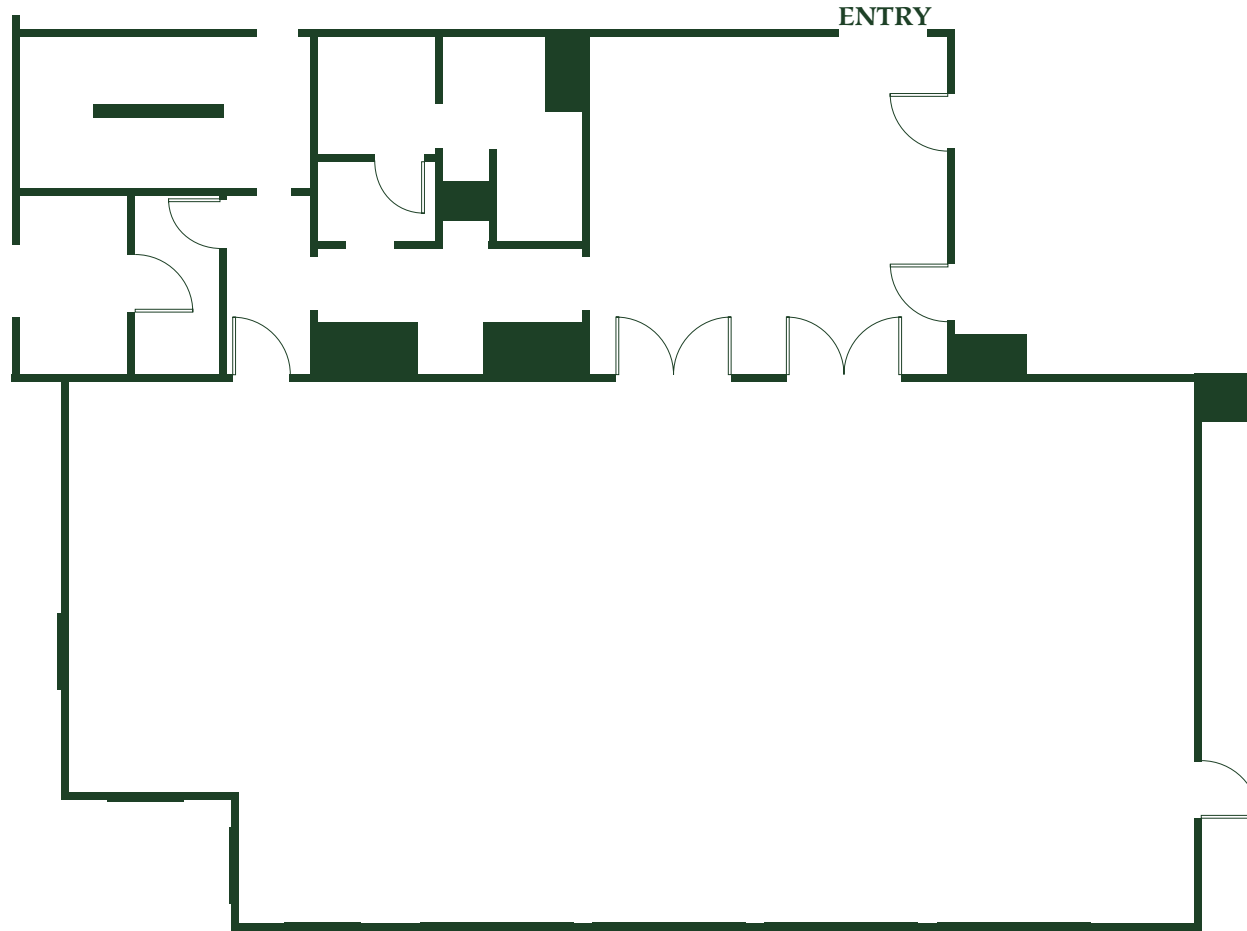

# THE LODGE TORREY PINES®

Alfred Mitchell Room

ROOM	SIZE	SQ. FT.	CEILING	RECEPTION	BANQUET	THEATRE	CLASSROOM	SQUARE	CONF.	BANQUET W/ DANCE FLOOR	U-SHAPE
ALFRED MITCHELL	33x67	2,200	13'	250	192	232	80	50	44	130	40