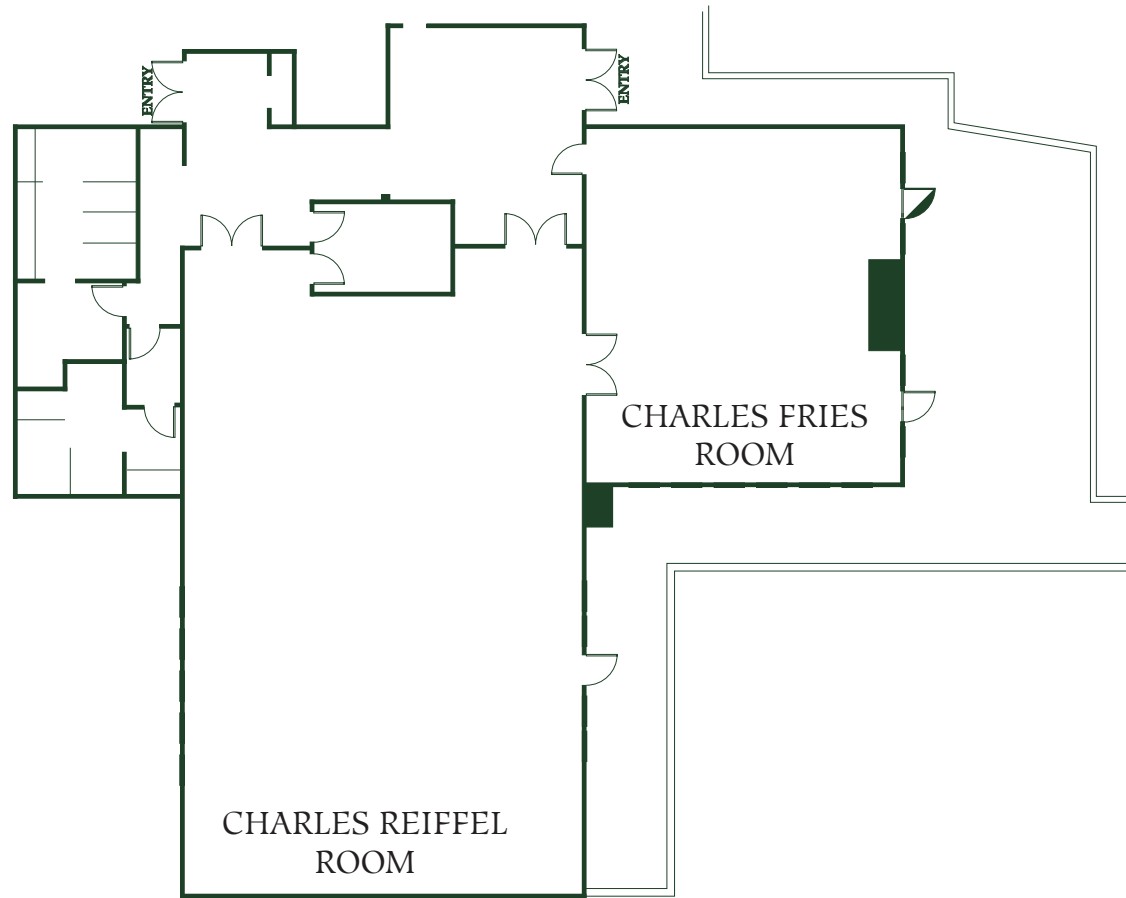

THE LODGE TORREY PINES®

Charles Fries Room & Charles Reiffel Room

ROOM	SIZE	SQ. FT.	CEILING	RECEPTION	BANQUET	THEATRE	CLASSROOM	SQUARE	CONF.	BANQUET W/ DANCE FLOOR	U-SHAPE
CHARLES FRIES	30x36	1,100	8'-10'	151	72	95	36	30	28	—————	25
CHARLES REIFFEL	40x55	2,450	11'	351	216	260	112	52	46	150	40