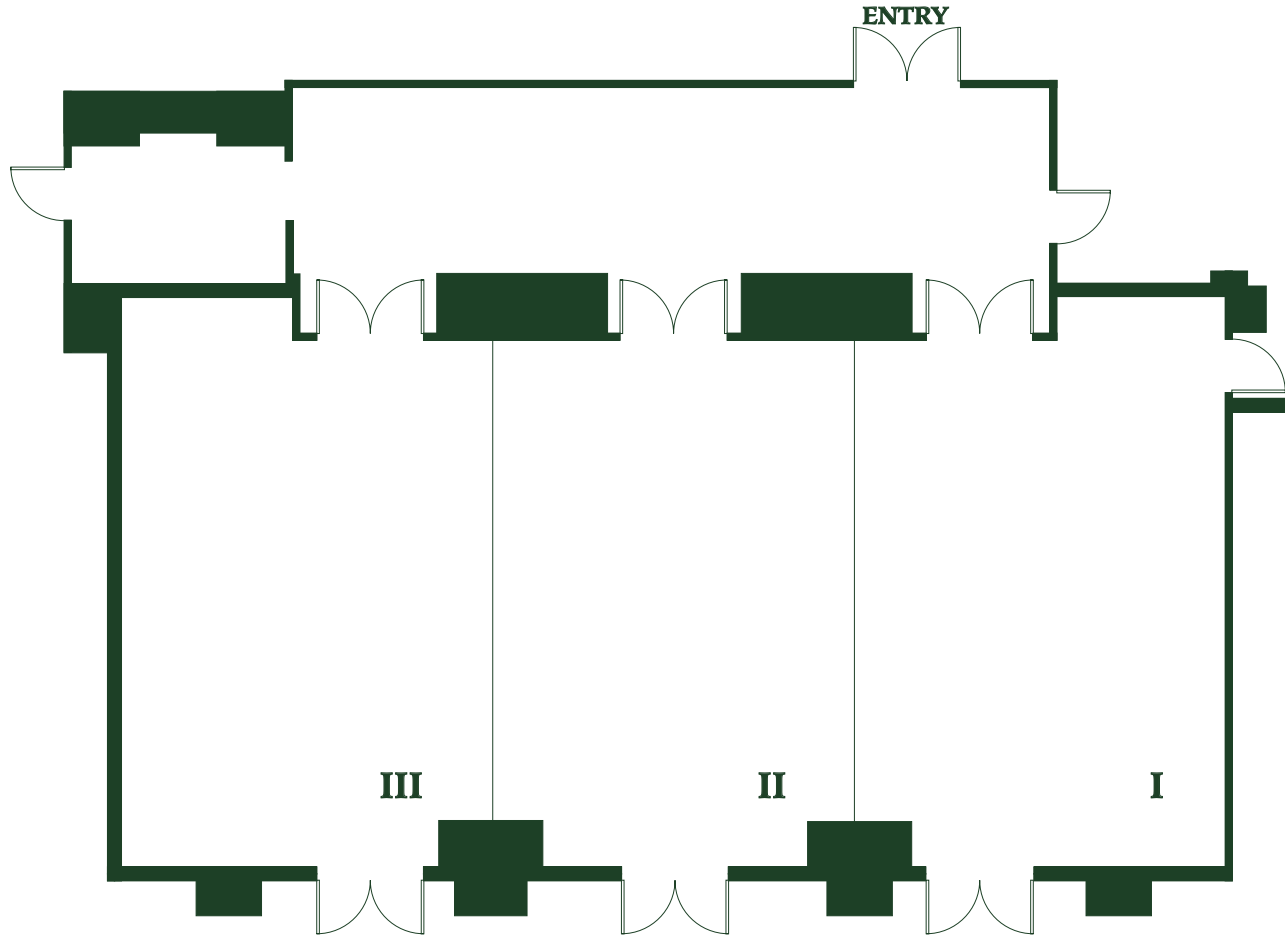

THE LODGE TORREY PINES®

Everett Jackson Room

ROOM	SIZE	SQ. FT.	CEILING	RECEPTION	BANQUET	THEATRE	CLASSROOM	SQUARE	CONF.	BANQUET W/ DANCE FLOOR	U-SHAPE
EVERETT JACKSON	63x32	1,950	12'-6"	210	180	218	80	50	—	120	40
"I"	21x32	650	12'-6"	70	48	66	26	36	28	—	25
"II"	21x32	650	12'-6"	70	48	66	26	36	28	—	25
"III"	21x32	650	12'-6"	70	48	66	26	36	28	—	25