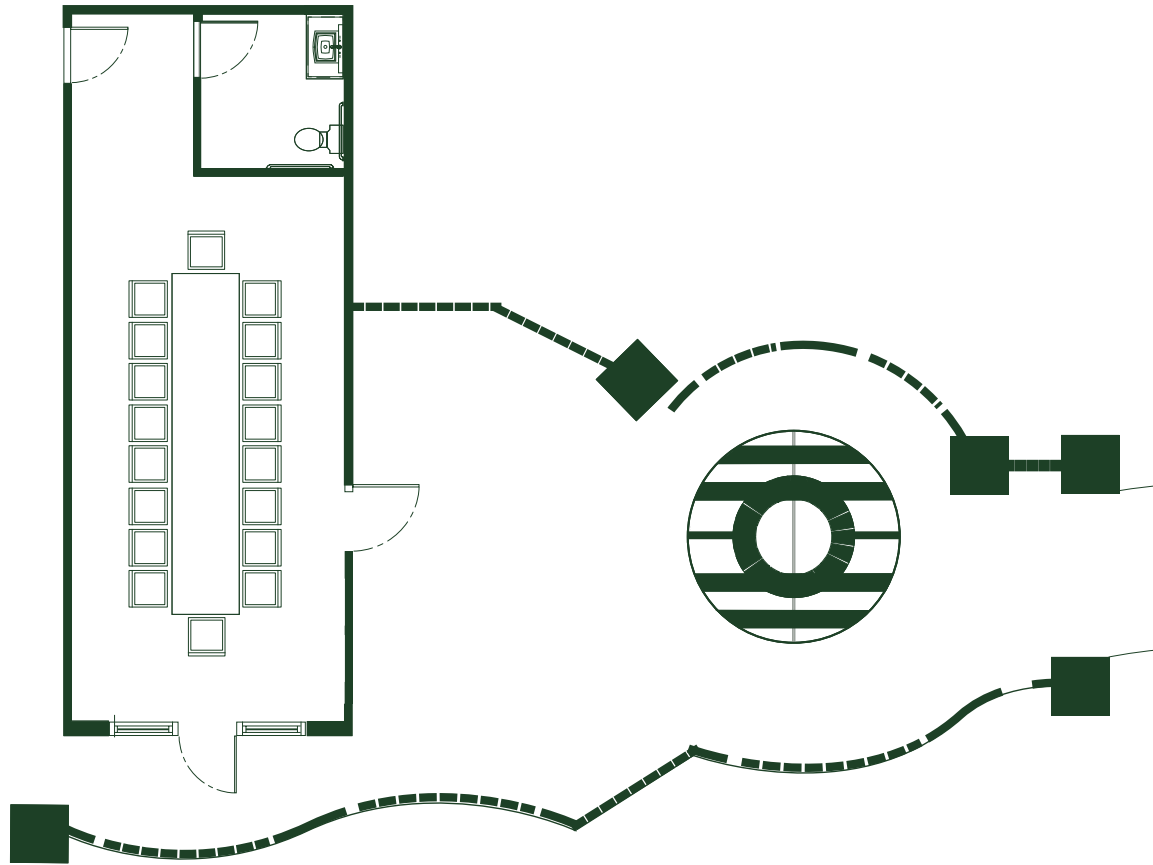

THE LODGE TORREY PINES®

Hughes Cottage

ROOM	SIZE	SQ. FT.	CEILING	RECEPTION	BANQUET	THEATRE	CLASSROOM	SQUARE	CONF.	BANQUET W/ DANCE FLOOR	U-SHAPE
HUGHES COTTAGE	28x14	392	8'	18	18	—	—	—	18	—	—