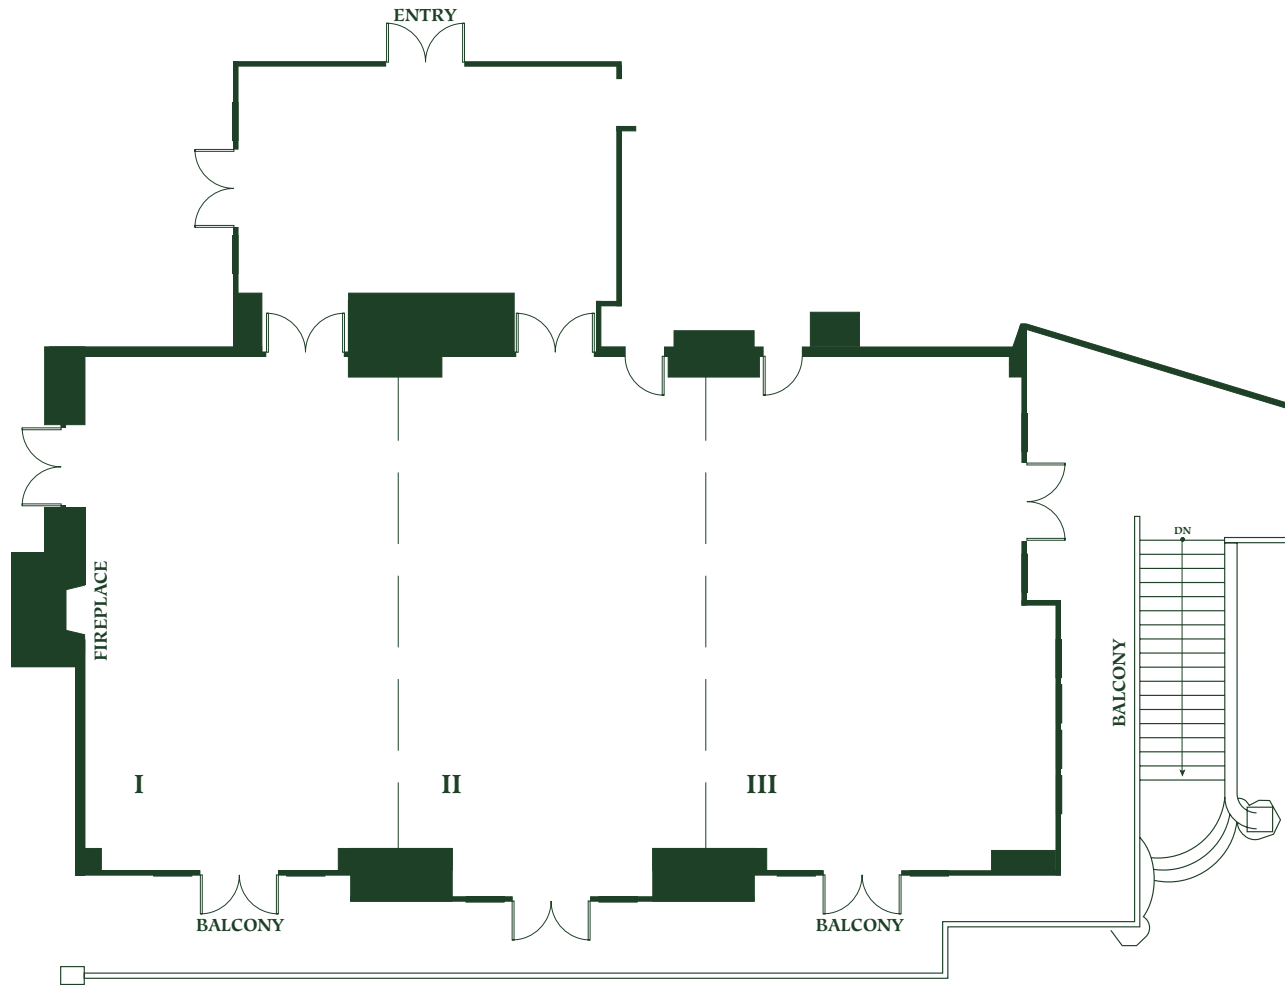

THE LODGE TORREY PINES®

Maurice Braun Ballroom

ROOM	SIZE	SQ. FT.	CEILING	RECEPTION	BANQUET	THEATRE	CLASSROOM	SQUARE	CONF.	BANQUET W/ DANCE FLOOR	U-SHAPE
MAURICE BRAUN	42x77	3,250	11'-15'	469	288	334	150	88	—	240	64
"I"	25x42	1,050	11'-15'	154	72	112	36	42	32	—	30
"II"	26x42	1,100	11'-15'	156	72	112	36	42	32	—	30
"III"	26x42	1,100	11'-15'	156	72	112	36	42	32	—	30